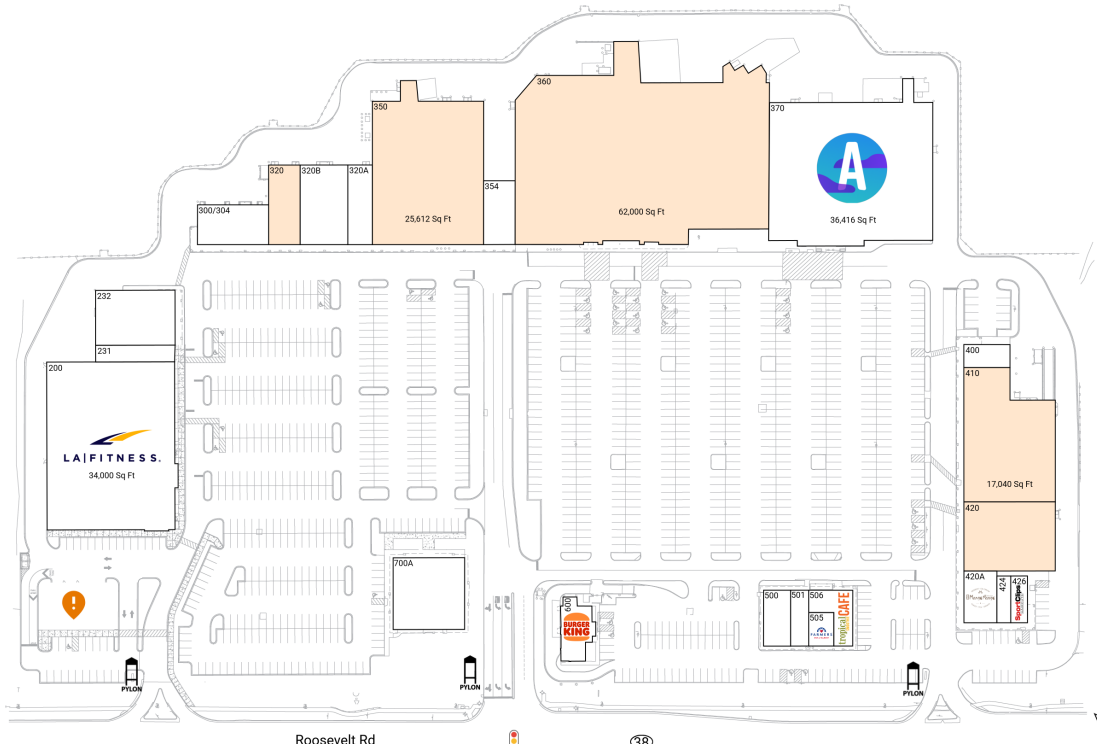

Strong daytime population of 171K+ within 3 miles, driving lunch and dinner traffic for the center's diverse restaurant selection

High visibility from a commercial node, with signalized access on Roosevelt Rd/IL-38, a major east/west corridor, with 35K+ vehicles daily (Kalibrate 2021)

## Available Spaces

320	3,974 Sq Ft	360°	410	17,040 Sq Ft	360°
350	25,612 Sq Ft	360°	420	9,965 Sq Ft	360°
360	62,000 Sq Ft	360°			

## Current Tenants

Space size listed in square feet

200	LA Fitness	34,000
231	ST Fine Jewelers	2,800
232	Niswa Fashion	5,866
300/304	Seoul Bites Korean BBQ	4,400
320A	Hello Shawarma	3,000
320B	Souq Market	6,000
354	Holy Buckets Halal Chicken	3,200
370	Altitude Trampoline Parks	36,416
400	Cafe Bethak	1,590
420A	Mango Mango Dessert	2,996
424	Klassy Lashes & Threading	900
426	Sport Clips	1,060
500	Sufra	2,380
501	Chi Tea	1,593
505	Farmers Insurance	1,318
506	Tropical Smoothie Cafe	2,549
600	Burger King	3,670
700A	Ace Dental Center	8,016